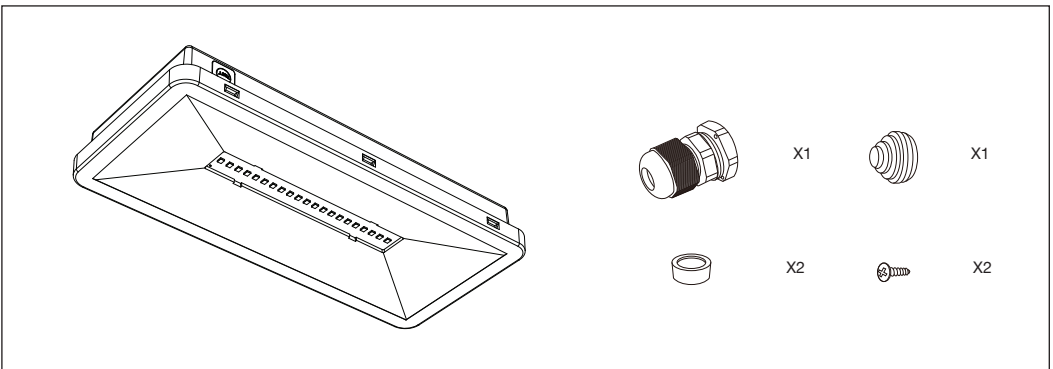

Jumper selects: Maintained / Non Maintained