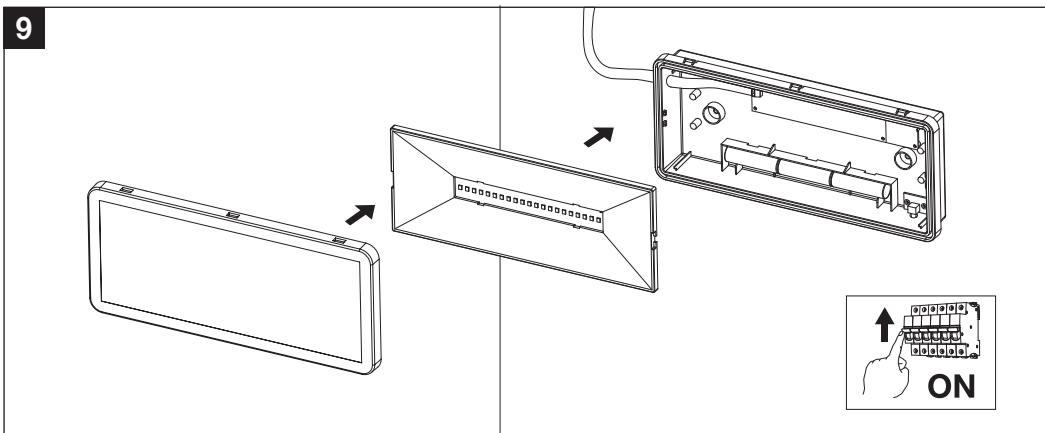

Accessories

Model	No.	Type	Item code
LP BH RMK	1	Recessed Mount Kit	GL23100167255
LP BH CMK	2	Ceiling Mount Kit	GL23100167355
LP BH FMK	3	Flag Mount Kit	GL23100167455
LP BH PD	4	PMMA Diffuser	GL23100167555
LP BH GSL	5	Green Exit Sticker (Left)	GL23100167655
LP BH GSR	6	Green Exit Sticker (Right)	GL23100167755
LP BH GSU	7	Green Exit Sticker (Up)	GL23100167855
LP BH GSD	8	Green Exit Sticker (Down)	GL23100167955
LP BH GSAR	9	Green Exit Sticker (Right Arrow)	GL24100586755
LP BH GSAF	10	Green Exit Sticker (Down Arrow)	GL24100586855
LP BH GSDR	11	Green Exit Sticker (Right Direction)	GL24100586955
LP BH GS DL	12	Green Exit Sticker (Left Direction)	GL24100587055

OSRAM is a trademark of OSRAM GmbH.

Traxon is the exclusive licensee of product trademark OSRAM for Professional General Lighting products in Mainland China, Hong Kong and Macau, additional fixed list of General Lighting products.

Service contact:

Traxon Technologies Ltd.

Room 113, Wireless Centre, 3 Science Park East Avenue, Shatin, Hong Kong, China

www.traxon-ecue.com

Traxon Technologies Europe GmbH

Karl-Schurz-Str. 38, 33100 Paderborn, Germany